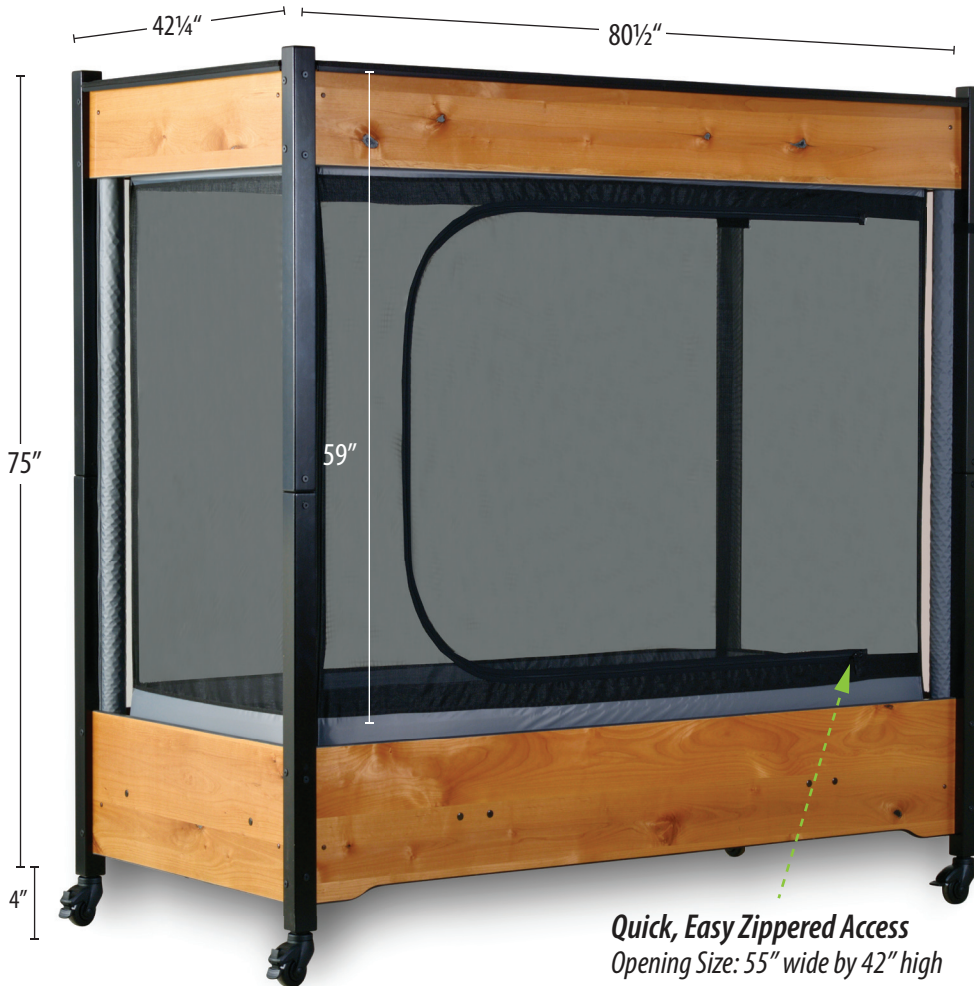

Introducing InSIGHT, our new soft-sided safety bed!

All Inclusive!

- Fixed Twin Foundation
- See-through SuperScreen
- 360° Surround and Top
- Mattress/Bunkie Board Combo
- Water resistant mattress
- 350 weight capacity
- 7" Tubing Access Port
- Padded Sides and Corners
- Removable Casters
- Quick Lock Zipper Tab
- Shipping in 48 states

MSRP \$7995

Quick, Easy Zippered Access

Opening Size: 55" wide by 42" high
Mattress Surface: 36" x 75 1/2"

Transfer Height 16" without casters
20" with casters

SleepSafeBed.com | Customer Support: 866-852-2337

FDA Registered | Made in USA | Email: sleepsafebed@sleepsafebed.com

Color Finishes

SOLID COLORS ONLY

White, Blue, Green, Red, Yellow, Orange, Purple, Pink, Black, Dark Brown, Light Brown, and Gray

Wood Finishes