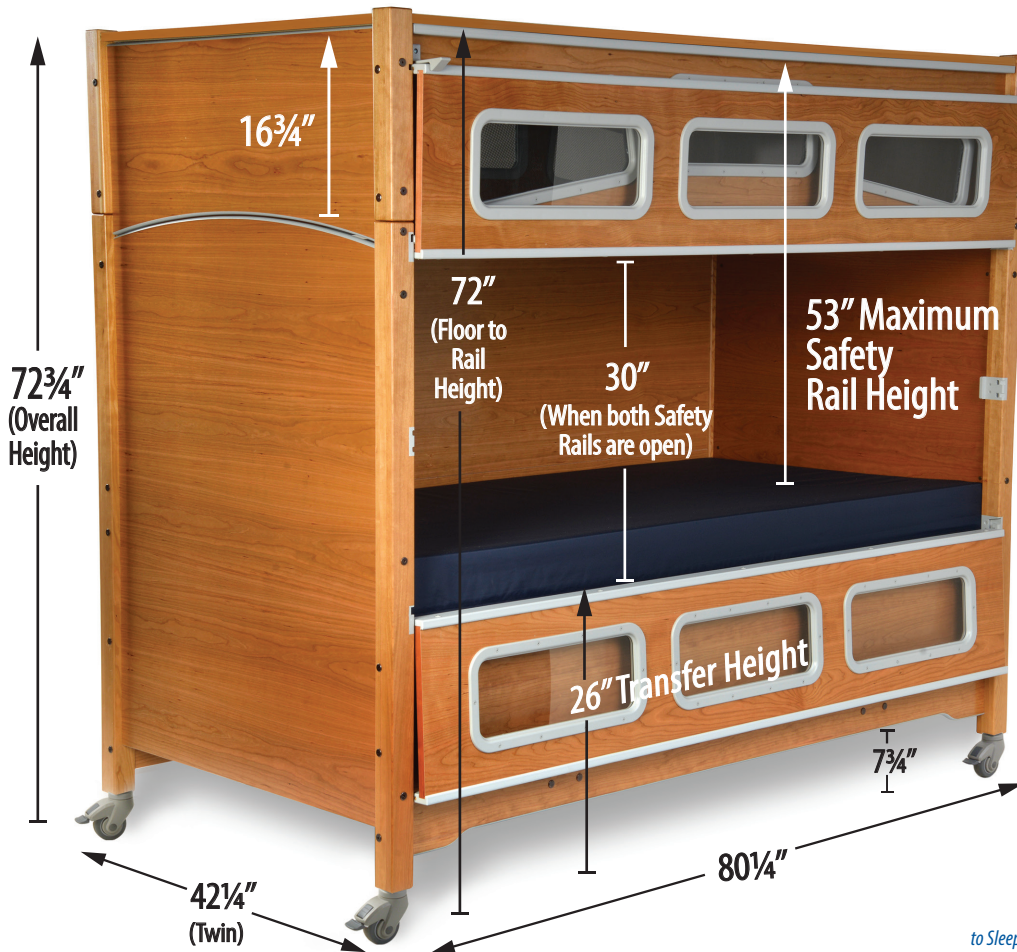

The SleepSafe® Extension Bed provides protection up to 53" above the mattress.

SleepSafe® Extension Bed

Opening sequence with upper safety rail fastening to SleepSafe® Extension Bed for quicker and easier access.

SleepSafe® Extension Bed Measurements and Specifications:

SAFETY RAIL HEIGHT (Top of mattress to top of rail)

Fixed Foundation with Box Spring	47¾" or 41½"
Fixed Foundation with Bunkie Board	53" or 46¾"
Manual Articulation	50¾" or 44½"
Manual HI-LO	LO 47½" to HI 35¾"
Manual HI-LO Combo	LO 47½" to HI 35¾"
Manual Electric Combo	LO 47½" to HI 35¾"
Electric Articulation	50¾" or 44½"
Electric HI-LO Combo	LO 47½" to HI 37¼"

OVERALL OUTSIDE DIMENSIONS

Twin	42¼" W x 80¼" L x 72¾" H
Full	56" W x 80" L x 72¾" H
Queen	65" W x 80" L x 72¾" H

AVAILABLE OPTIONS / NOTES

- Padding over or around windows (6 colors available)
- Solid clear and/or mesh windows
- Tubing Channel Access Cut Out Available
- Headboard and/or footboard windows (Solid and/or Mesh)
- Extension Bed can be ordered with or without a Top Enclosure
- Extension retrofit conversions available for only SleepSafe® - Tall Beds
- Please call us at 866-852-2337 if you need to discuss your options.

NEW!
ALL MESH
TOP ENCLOSURE

PADDING (Optional)
Bed is fully padded and is shown here with padding around windows.

SleepSafe® EXTENSION BED
Twin size in Red with Gray Pads with one Safety Rail open

SleepSafe® Beds is a domestic manufacturer of custom safety beds, featuring safety side rails, designed to address falls and entrapment for those that typically need complex care.