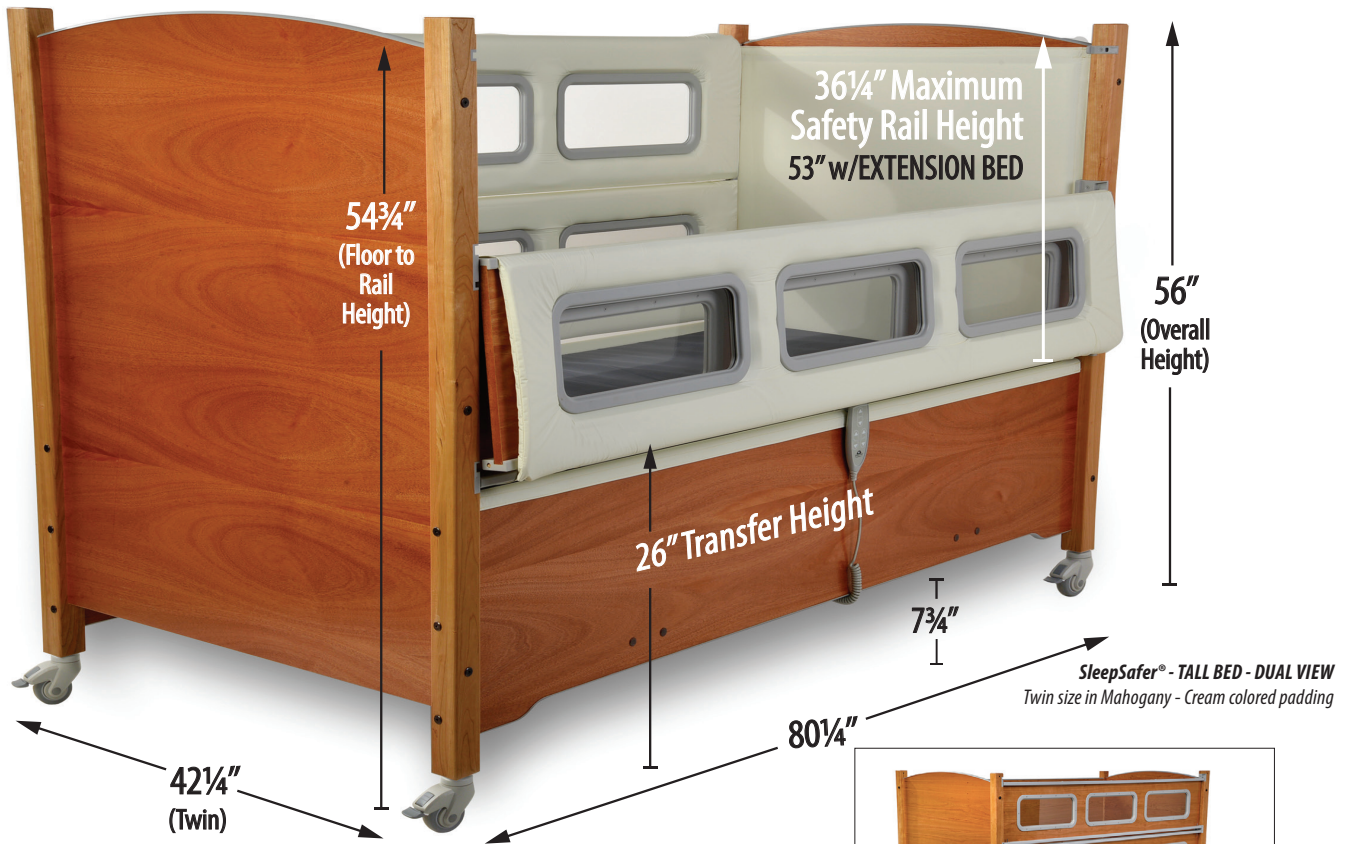

The SleepSafer® provides protection up to 36¼" above the mattress and 53" with an EXTENSION BED!

SleepSafer® Tall Bed *Dual View*