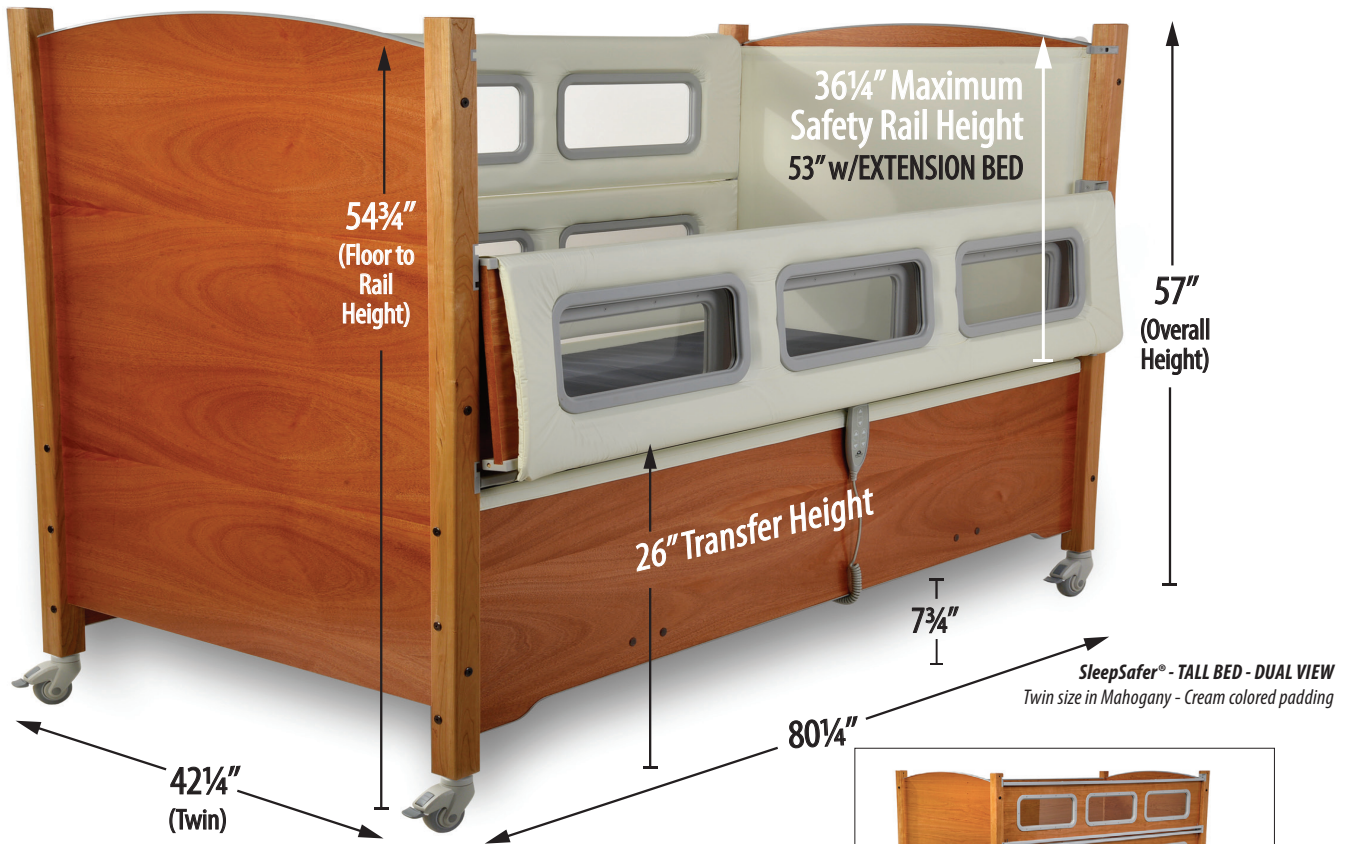

The SleepSafer® provides protection up to 36¼" above the mattress and 53" with an EXTENSION BED!

SleepSafer® Tall Bed *Dual View*

SleepSafer® - TALL BED - DUAL VIEW
Twin size in Mahogany - Cream colored padding

SleepSafer® - TALL BED
Twin size in Cherry. Safety rails up.

SleepSafer® (Tall Bed) Measurements and Specifications:

SAFETY RAIL HEIGHT(S) OF FOUNDATION

(Distance from the top of rail to the top of mattress)

Fixed Foundation with Box Spring	31" or 24¾"
Fixed Foundation with Bunkie Board	36¼" or 30"
Manual Articulation	34" or 27¾"
Manual HI-LO	LO 30½" to HI 18¾"
Manual HI-LO Combo	LO 30½" to HI 18¾"
Manual Electric Combo	LO 30½" to HI 18¾"
Electric Articulation	34" or 27¾"
Electric HI-LO Combo	LO 30½" to HI 20¾"

OVERALL OUTSIDE DIMENSIONS

Twin	42¼" W x 80¼" L x 57" H
Full	56" W x 80" L x 57" H
Queen	65" W x 80" L x 57" H

MATTRESS SIZE (Without pads / With pads / Length)

Twin	38" W / 36" W / 77" L
Full	52" W / 50" W / 77" L
Queen	61" W / 60" W / 77" L